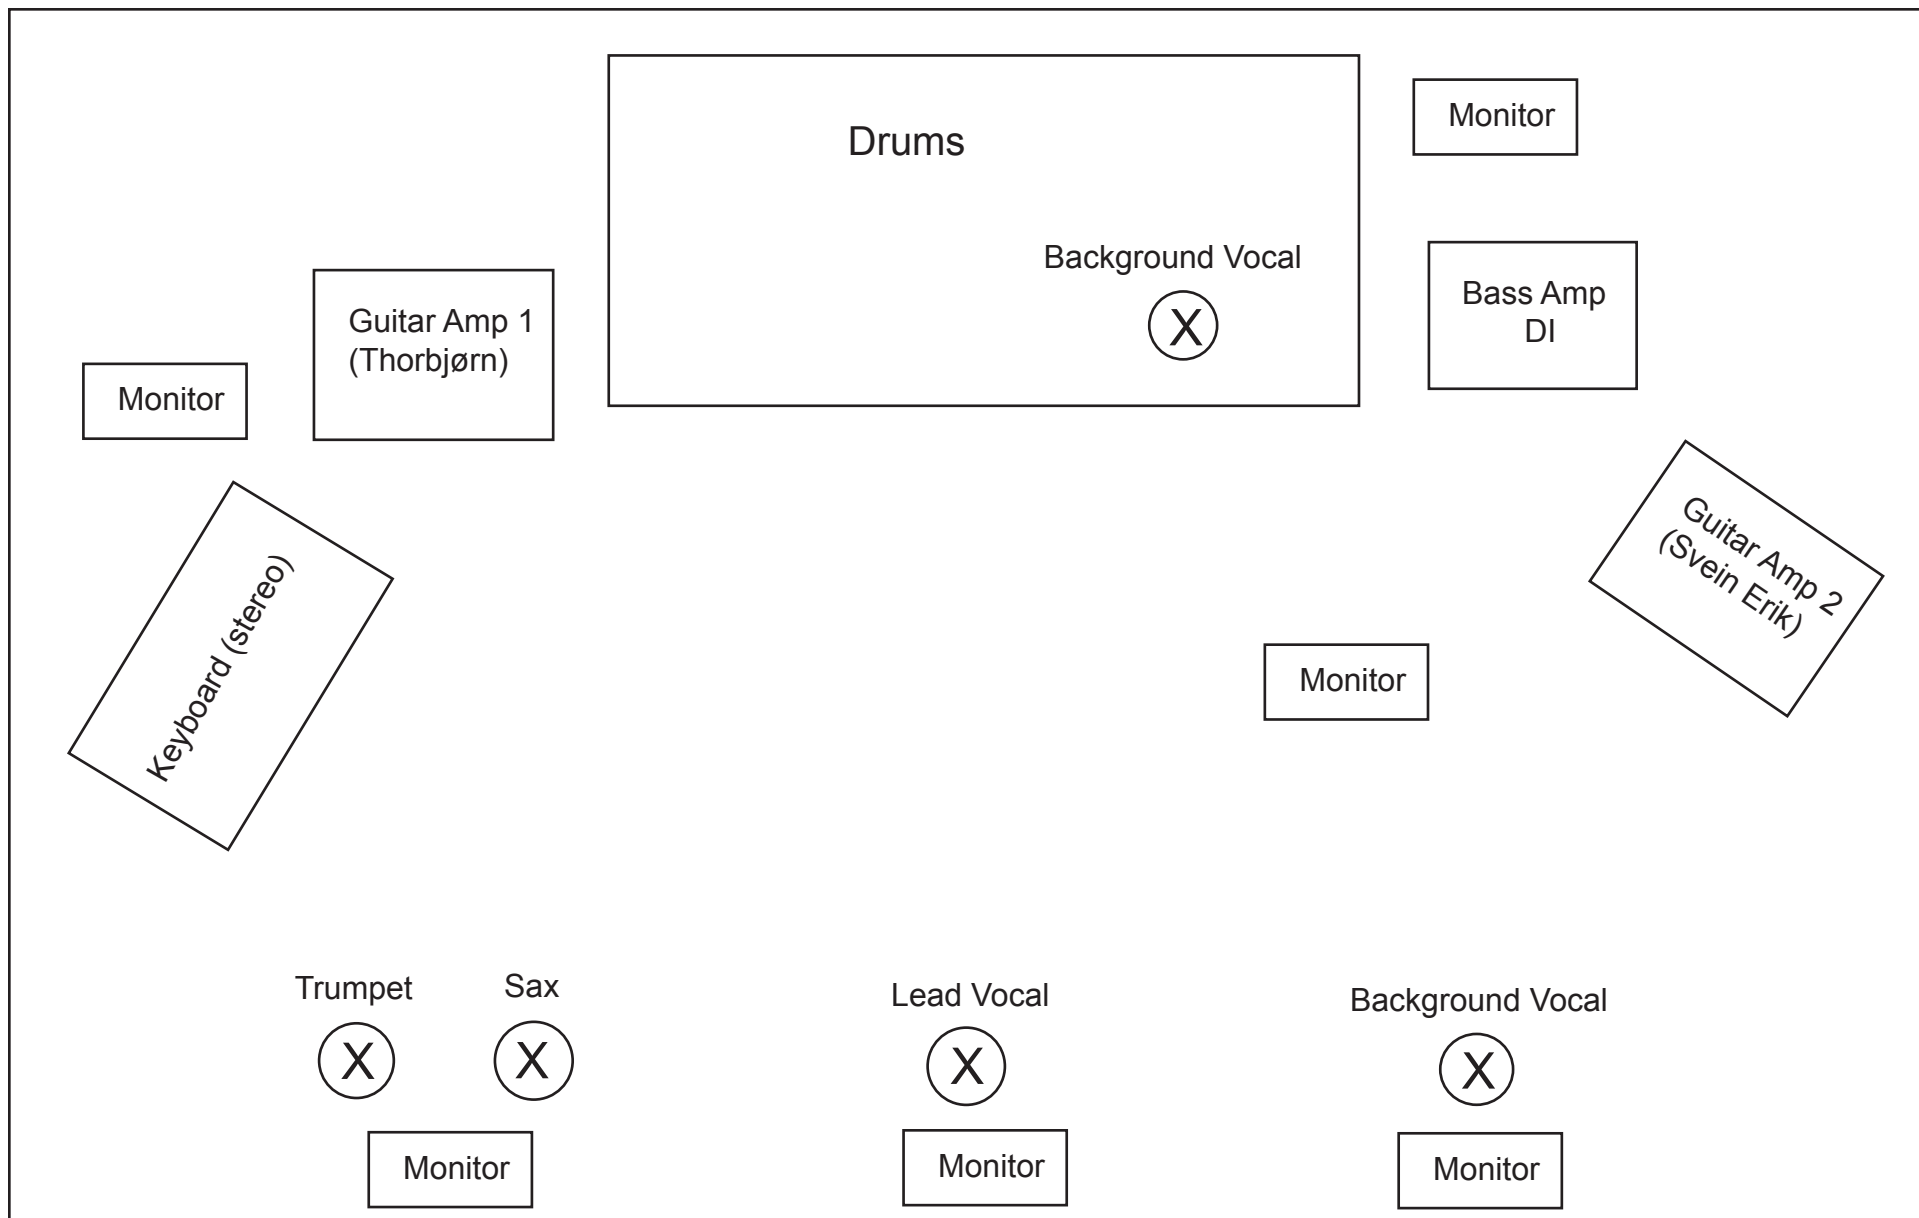

Stage Plot for Thorbjørn Risager

Trumpet: SM 57/58

Sax : Sennheiser 421 or SM 57/58

Vocals : SM58/Beta58

Drums: Bassdrum

Snaredrum

Hihat

2 tom tom`s

3 cymbals